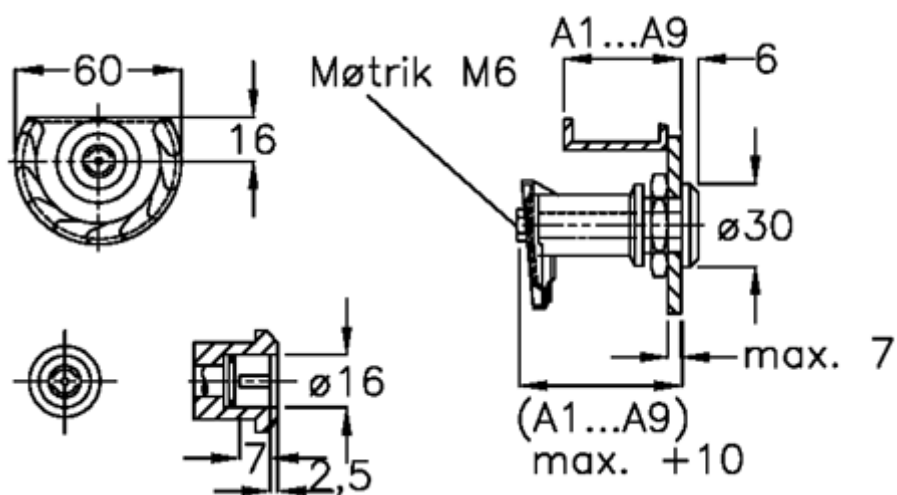

Data Sheet

Article number: 20918034

Description: E+G Door lock
GN 119-VDE-A4

Measures

Door + frame thickness = 32-40

Measure type = A4